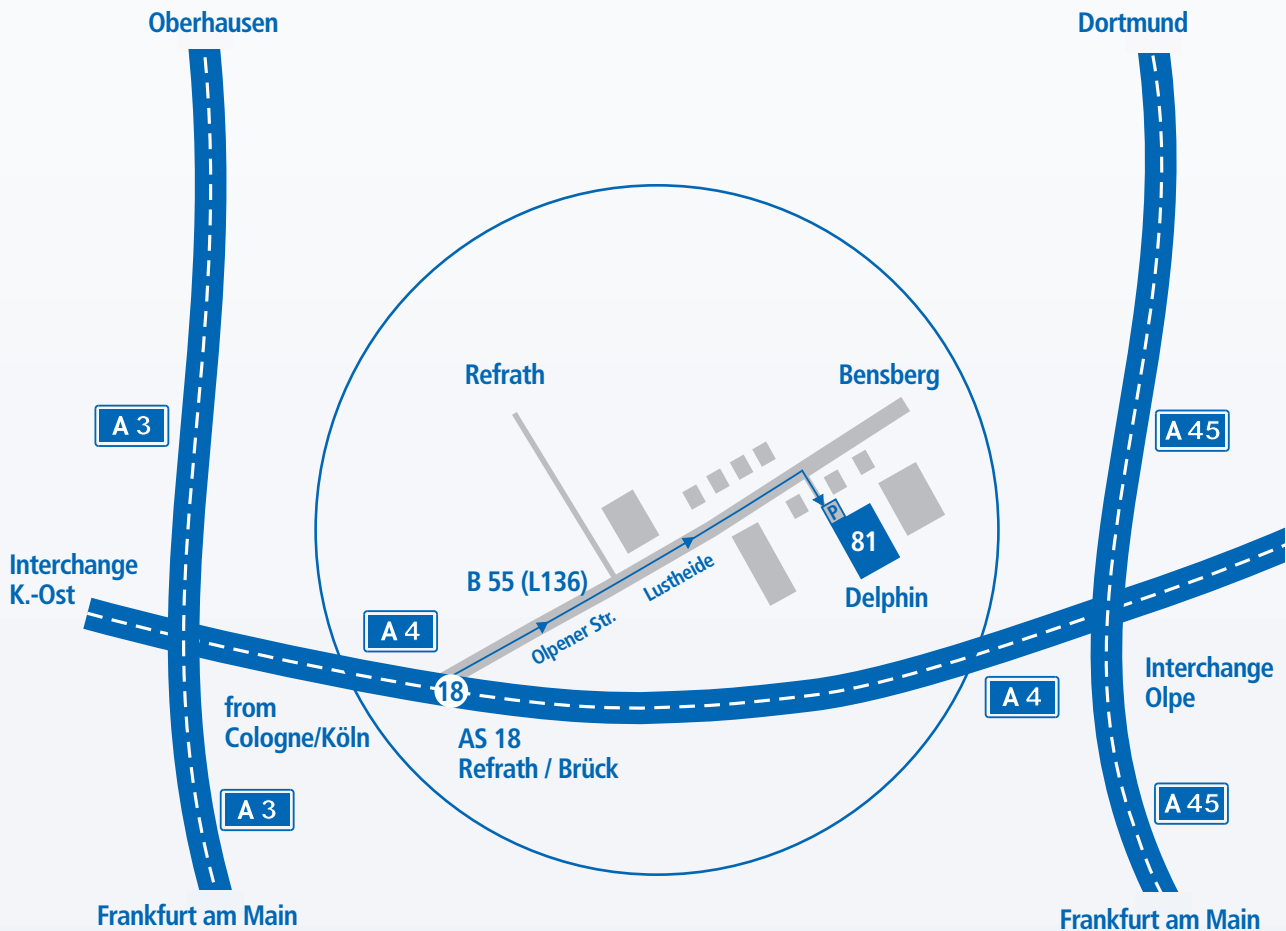

DIRECTIONS

We wish you a pleasant journey!

Direction from Cologne (via interchange Heumar)

Continue on the highway interchange Cologne/Köln-Ost A4/E40 direction Gummersbach / Olpe (Exit 27).

Leave the highway at exit Refrath / Brück (Exit 18). Turn LEFT at the traffic light, direction Refrath B55 (L136) Olpener Street / Lustheide.

After 700 meters turn RIGHT onto the visitor parking lot (please note sign with Delphin logo).

Our company is located directly behind the gate (Building with Delphin logo).

Direction from Olpe

Follow up on the A4/E40 towards Cologne/Köln and leave at exit Refrath / Brück (Exit 18).

Turn RIGHT, direction Refrath B55 (L136) Olpener Street / Lustheide.

After 600 meters turn RIGHT onto the visitor parking lot (please note sign with Delphin logo).

Our company is located directly behind the gate (Building with Delphin logo).